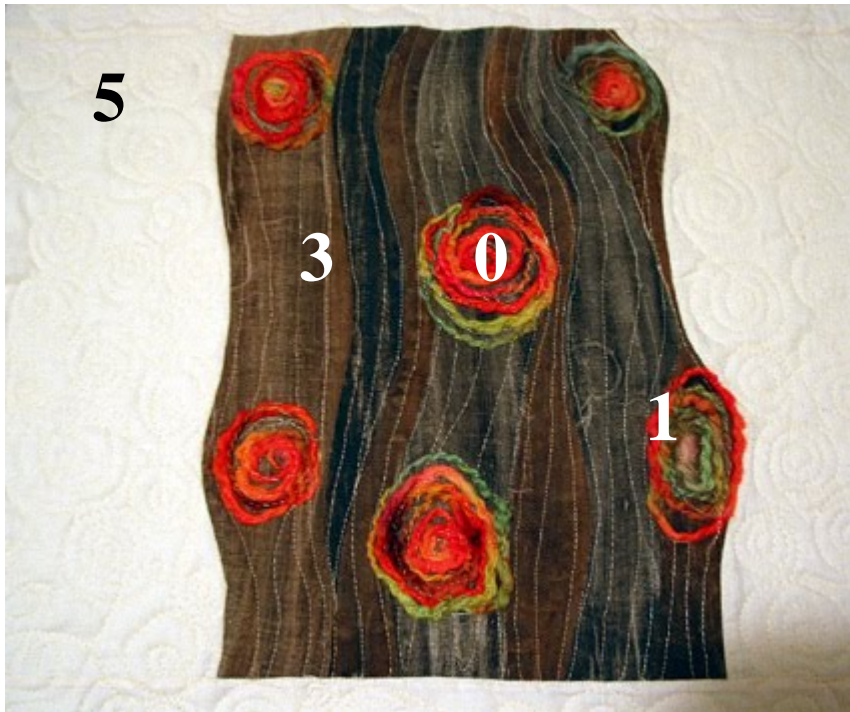

## STUMP SHOOT - \$20

January 21, 2018 - Starts at daylight

**28 Targets – 2 Arrows per Target – 1 Arrow per Dot**

**Marked Distance – Low Score Wins**

**Scores in by 1 pm – Awards after Scoring**

**Medals: 1<sup>st</sup>, 2<sup>nd</sup> per class**

**Dot = 0**

**Shadow = 1**

**Stump = 3**

**Target = 5**